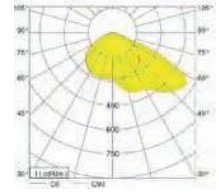

# COUGAR

IP65 LED aluminium diecast asymmetric floodlight

TYPICAL DISTRIBUTION DIAGRAM

SCAN FOR DIGITAL COPY