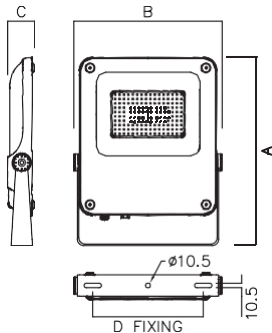

SIZE	A	B	C	D
50W	358	250	60	120-180
100W	408	281	60	142-202
150W	442	346	64	180-260
200W	532	346	68	180-260

ORDER CODE	DESCRIPTION	WITHOUT PEC	WEIGHT KG	WINDAGE m²
NCU50/740	Cougar 50W LED IP65 Asymmetric Floodlight 740		3.20	0.05
NCU100/740	Cougar 100W LED IP65 Asymmetric Floodlight 740		4.00	0.10
NCU150/740	Cougar 150W LED IP65 Asymmetric Floodlight 740		5.60	0.11
NCU200/740	Cougar 200W LED IP65 Asymmetric Floodlight 740		7.85	0.14
WITH PEC				
NCU50/PEC/740	Cougar 50W LED IP65 Asymm. Floodlight PEC 740		3.20	0.05
NCU100/PEC/740	Cougar 100W LED IP65 Asymm. Floodlight PEC 740		4.00	0.10
NCU150/PEC/740	Cougar 150W LED IP65 Asymm. Floodlight PEC 740		5.60	0.11
NCU200/PEC/740	Cougar 200W LED IP65 Asymm. Floodlight PEC 740		7.85	0.14