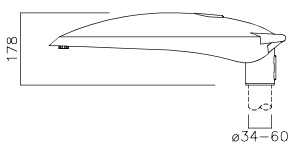

SAFTEY CUT-OUT - opening the cover automatically isolates the electrical supply.

PHILIPS XITANIUM XTREME DRIVER. 100,000 hours rated and packed with programmable features.

BREATHER VALVE FITTED - provides pressure equalization for a reliable, long-trem IP66 rating and condensation reduction.

HIGH-PURITY ALUMINIUM die-cast housing, chromate pre-treated and polyester powder coated to RAL9007.

ADJUSTABLE ANGLE - the mounting angle can be adjusted from -5° - +15° horizontal, 0° - +10° vertical mounting.

TOOL FREE ACCESS - a simple thumb-screw gives tool-free access to the driver and terminal compartment, while maintaining its IP66 rating.

SPIGOT ENTRY ON THE SMALL BODY:
- 60-34mm as standard - see picture opposite & line drawing below
- For 76-60mm as pictured here, add suffix /76 when ordering

SPIGOT ENTRY ON THE MEDIUM BODY:
- 60-34mm as standard - see picture opposite & line drawing below
- For 76-60mm as pictured here, add suffix /76 when ordering

INDIVIDUAL LENSES on each LED ensure precision light distribution.

PHILIPS FORTIMO FASTFLEX LED modules for 100,000 hour rated reliability.