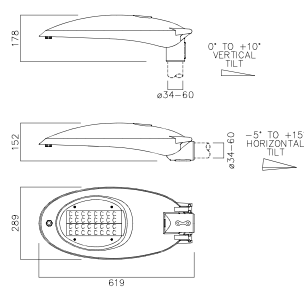

SMALL BODY

34-60MM FIXING (NO SUFFIX)