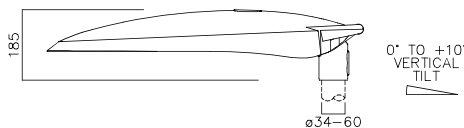

SAFTEY CUT-OUT - opening the cover automatically isolates the electrical supply.

PHILIPS XITANIUM XTREME DRIVER. 100,000 hours rated and packed with programmable features.

BREATHER VALVE FITTED - provides pressure equalization for a reliable, long-trem IP66 rating and condensation reduction.

HIGH-PURITY ALUMINIUM die-cast housing, chromate pre-treated and polyester powder coated to RAL9007.

ADJUSTABLE ANGLE - the mounting angle can be adjusted from -5° - +15° horizontal, 0° - +10° vertical mounting.

TOOL FREE ACCESS - a simple thumb-screw gives tool-free access to the driver and terminal compartment, while maintaining its IP66 rating.

SPIGOT ENTRY ON THE SMALL BODY:
- 60-34mm as standard - see picture opposite & line drawing below
- For 76-60mm as pictured here, add suffix /76 when ordering

SPIGOT ENTRY ON THE MEDIUM BODY:
- 60-34mm as standard - see picture opposite & line drawing below
- For 76-60mm as pictured here, add suffix /76 when ordering

INDIVIDUAL LENSES on each LED ensure precision light distribution.

PHILIPS FORTIMO FASTFLEX LED modules for 100,000 hour rated reliability.