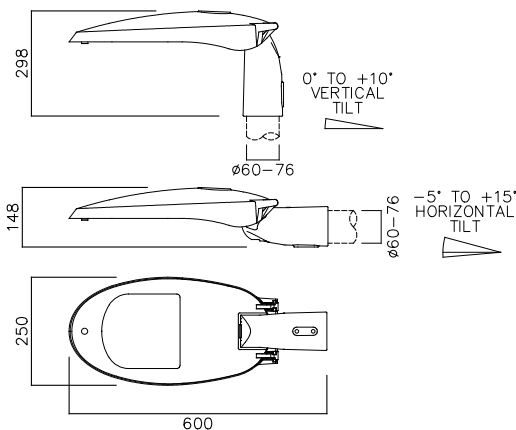

SPIGOT ENTRY ON THE MEDIUM BODY:
 - 60-34mm as standard - see picture opposite & line drawing below
 - For 76-60mm as pictured here, add suffix /76 when ordering

INDIVIDUAL LENSES on each LED ensure precision light distribution.

TECHNICAL DETAILS

- 36W nom. 3,800 lm, 106 l.lm/c.W
- CRI >70,
- CCT 4000K
- Philips LED modules, lens & driver > 100,000 hours rated
- Post mount collar to suit 76-60mm
- Weight: 4.5kg
- Windage: 0.13m²
- Unmetered Supply User Group (UMSUG) charge codes available
- PE Cell version available for Dusk to Dawn switching. Suffix PE1 as listed.
- NEMA socket versions available. Suffix NS as listed.