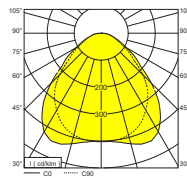

UGR<19 MICROPRISMATIC CONTROLLER

OPTIONS:

- Low output 19W (Suffix LO)
- High output 37W (Suffix HO)