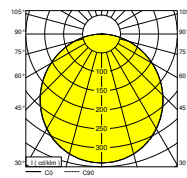

OPAL DIFFUSER